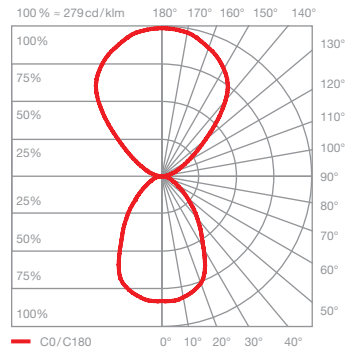

Mito sospeso 60 var trimless datasheet

Annular LED suspended luminaire with double-sided light emission and a diameter of 60 cm. There is a choice of two lighting effects. table (wide) for use over tables – wide light beam downwards and upwards. room (narrow) for freely suspended luminaire lighting – concentrated light beam directed downwards, diffused light directed upwards. The suspension length is continuously adjustable from 50 to 200 cm.

dimensions in mm

technical data Mito sospeso 60 var trimless

| | | |
|-------------------------|-------------------------------------|---|
| properties | material | aluminium, painted, anodised or PVC-coated steel, plastic, optical silicone |
| | height adjustment | 500–2000 mm |
| | weight (luminaire + mounting plate) | 6.0 kg + 5.25 kg |
| surface | head | bronze, matt gold, rose gold, matt silver, matt white, matt black |
| | canopy | matt white |
| Occhio »color tune« LED | average life time | > 50.000 hrs |
| | energy efficiency class | A+ |
| | power | 60 W |
| | color rendering index | high color; CRI Ra 95 |
| | color temperature | 2700–4000 K |
| | recommended use | residential and commercial |
| electricity | dimming | »touchless control« and Occhio air (optional) or via trailing-edge phasecut dimmer* |
| | connection | 230 V AC |
| | permitted operating conditions | max. 30°C for indoor use only |

* For a list of compatible dimmers, see www.occhio.de/dim_en, trailing-edge phasecut dimmer and Occhio air not combinable

Mito sospeso 60 var trimless lighting effects

table (wide)

wide light beam (up and down), beam angle approx. 80° (down)

inserts: wide / flood

luminous flux: high color 60W 3330lm

UGR (4H8H) < 19

room (narrow)

concentrated light downwards, beam angle approx. 50°, diffuse upwards

inserts: narrow / diffuse

luminous flux: high color 60W 3210lm