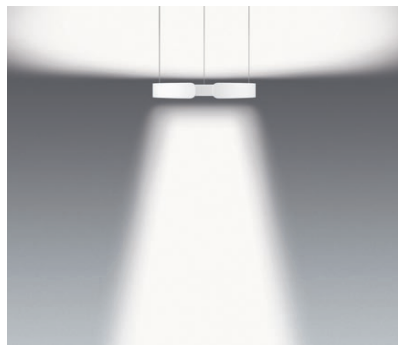

Mito sospeso 60 var trimless datasheet

Annular LED suspended luminaire with double-sided light emission and a diameter of 60 cm. There is a choice of two lighting effects. table (wide) for use over tables – wide light beam downwards and upwards. room (narrow) for freely suspended luminaire lighting – concentrated light beam directed downwards, diffused light directed upwards. The suspension length is continuously adjustable from 50 to 200 cm.

dimensions in mm

technical data Mito sospeso 60 var trimless

| | | |
|-------------------------|-------------------------------------|---|
| properties | material | aluminium, painted, anodised or PVC-coated steel, plastic, optical silicone |
| | height adjustment | 500–2000 mm |
| | weight (luminaire + mounting plate) | 6.0 kg + 5.25 kg |
| surface | head | bronze, matt gold, rose gold, matt silver, matt white, matt black |
| | canopy | matt white |
| Occhio »color tune« LED | average life time | > 50.000 hrs |
| | energy efficiency class | A+ |
| | power | 60 W |
| | color rendering index | high color; CRI Ra 95 |
| | color temperature | 2700–4000 K |
| | recommended use | residential and commercial |
| electricity | dimming | »touchless control« and Occhio air (optional) or via trailing-edge phasecut dimmer* |
| | connection | 230 V AC |
| | permitted operating conditions | max. 30°C for indoor use only |

* For a list of compatible dimmers, see www.occhio.de/dim_en, trailing-edge phasecut dimmer and Occhio air not combinable

Mito sospeso 60 var trimless lighting effects

table (wide)

wide light beam (up and down), beam angle approx. 80° (down)

inserts: wide / flood

luminous flux: high color 60W 3330lm

UGR (4H8H) < 19

room (narrow)

concentrated light downwards, beam angle approx. 50°, diffuse upwards

inserts: narrow / diffuse

luminous flux: high color 60W 3210lm