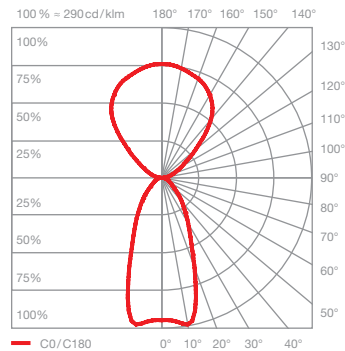

Mito sospeso 60 var trimless datasheet

Annular LED suspended luminaire with double-sided light emission and a diameter of 60 cm. There is a choice of two lighting effects. table (wide) for use over tables – wide light beam downwards and upwards. room (narrow) for freely suspended luminaire lighting – concentrated light beam directed downwards, diffused light directed upwards. The suspension length is continuously adjustable from 50 to 200 cm.

dimensions in mm

technical data Mito sospeso 60 var trimless

| | | |
|-------------------------|-------------------------------------|---|
| properties | material | aluminium, painted, anodised or PVC-coated steel, plastic, optical silicone |
| | height adjustment | 500–2000 mm |
| | weight (luminaire + mounting plate) | 6.0 kg + 5.25 kg |
| surface | head | bronze, matt gold, rose gold, matt silver, matt white, matt black |
| | canopy | matt white |
| Occhio »color tune« LED | average life time | > 50.000 hrs |
| | energy efficiency class | A+ |
| | power | 60 W |
| | color rendering index | high color; CRI Ra 95 |
| | color temperature | 2700–4000 K |
| | recommended use | residential and commercial |
| electricity | dimming | »touchless control« and Occhio air (optional) or via trailing-edge phasecut dimmer* |
| | connection | 230 V AC |
| | permitted operating conditions | max. 30°C for indoor use only |

* For a list of compatible dimmers, see www.occhio.de/dim_en, trailing-edge phasecut dimmer and Occhio air not combinable

Mito sospeso 60 var trimless lighting effects

table (wide)

wide light beam (up and down), beam angle approx. 80° (down)

inserts: wide / flood

luminous flux: high color 60W 3330lm

UGR (4H8H) < 19

room (narrow)

concentrated light downwards, beam angle approx. 50°, diffuse upwards

inserts: narrow / diffuse

luminous flux: high color 60W 3210lm