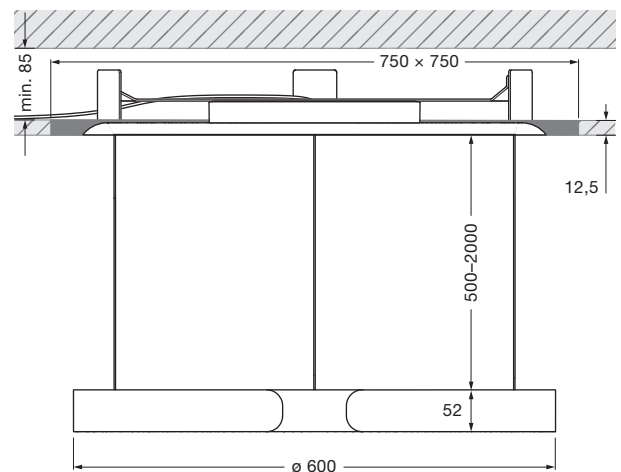

Mito sospeso 60 var trimless datasheet

Annular LED suspended luminaire with double-sided light emission and a diameter of 60 cm. There is a choice of two lighting effects. table (wide) for use over tables – wide light beam downwards and upwards. room (narrow) for freely suspended luminaire lighting – concentrated light beam directed downwards, diffused light directed upwards. The suspension length is continuously adjustable from 50 to 200 cm.

Other versions: Mito soffitto flat (20/40/60), Mito soffitto up (20/40/60), Mito sospeso flat (40/60), Mito sospeso up (40/60), Mito sospeso trimless (40), Mito sospeso due (40/60)

incl. power supply unit (removable)

dimensions in mm

technical data Mito sospeso 60 var trimless

| | | |
|-------------------------|-------------------------------------|---|
| properties | material | aluminium, painted, anodised or PVC-coated steel, plastic, optical silicone |
| | height adjustment | 500–2000 mm |
| | weight (luminaire + mounting plate) | 6.0 kg + 5.25 kg |
| surface | head | bronze, matt gold, rose gold, matt silver, matt white, matt black |
| | canopy | matt white |
| Occhio »color tune« LED | average life time | > 50.000 hrs |
| | energy efficiency class | A+ |
| | power | 60 W |
| | color rendering index | high color; CRI Ra 95 |
| | color temperature | 2700–4000 K |
| | recommended use | residential and commercial |
| electricity | dimming | »touchless control« and Occhio air (optional) or via trailing-edge phasecut dimmer* |
| | connection | 230 V AC |
| | permitted operating conditions | max. 30°C for indoor use only |

inserts: wide / flood

luminous flux: high color 60W 3330lm

UGR (4H8H) < 19

room (narrow)

concentrated light downwards, beam angle approx. 50°, diffuse upwards

inserts: narrow / diffuse

luminous flux: high color 60W 3210lm