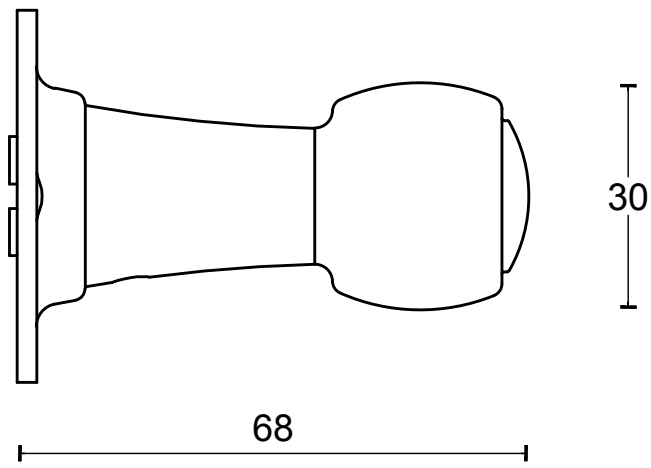

## **BOSCO LZ100 solid sprung lever handle on rose satin stainless steel/carrara marble**

Productgroup: lever handles  
Collection: BOSCO by LAZARO ROSA-VIOLAN  
Designer: Lazaro Rosa-Violan  
Finish: satin stainless steel/marble  
Unit: pair  
Article code: 3401D001INMA0

# LZ100MA

solid sprung lever handle  
attached to rose  
stainless steel or brass

<b>FORMANI®</b>		Part number:	
		Description: <b>LZ100MA</b>	
Doc no.: 3401D001 LZ100MA V01.dwg	Drawn by: Christian Brimbois	Creation date: 2-3-2017	Format: <b>A3</b>
FORMANI HOLLAND B.V. EUROPALAAN 12 6199 AB MAASTRICHT-AIRPORT NL T +31 (0)43 308 90 00 INFO@FORMANI.COM FORMANI.COM			