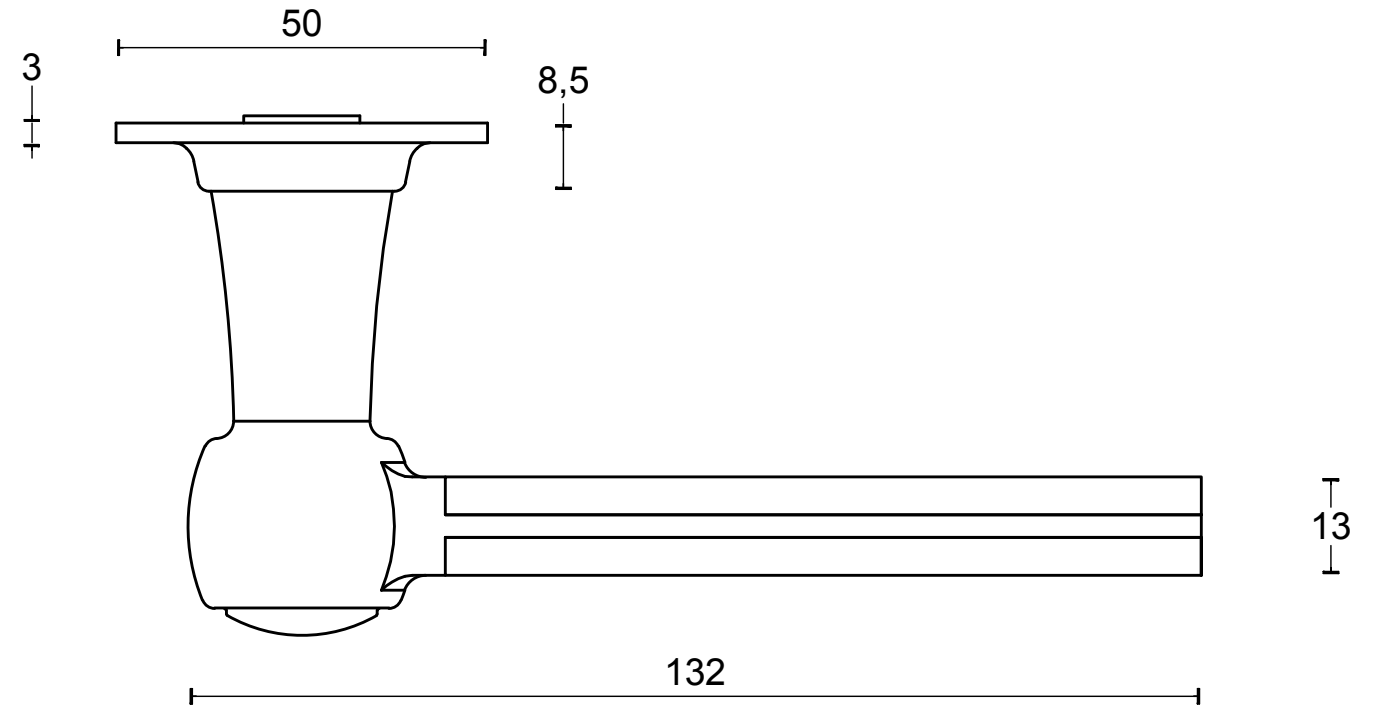

## **BOSCO LZ100 solid sprung lever handle on rose satin stainless steel/carrara marble**

Productgroup: lever handles  
Collection: BOSCO by LAZARO ROSA-VIOLAN  
Designer: Lazaro Rosa-Violan  
Finish: satin stainless steel/marble  
Unit: pair  
Article code: 3401D001INMA0

# LZ100MA

solid sprung lever handle  
attached to rose  
stainless steel or brass

<b>FORMANI®</b>		Part number:	
		Description: <b>LZ100MA</b>	
Doc no.: 3401D001 LZ100MA V01.dwg	Drawn by: Christian Brimbois	Creation date: 2-3-2017	Format: <b>A3</b>
FORMANI HOLLAND B.V. EUROPALAAN 12 6199 AB MAASTRICHT-AIRPORT NL T +31 (0)43 308 90 00 INFO@FORMANI.COM FORMANI.COM			