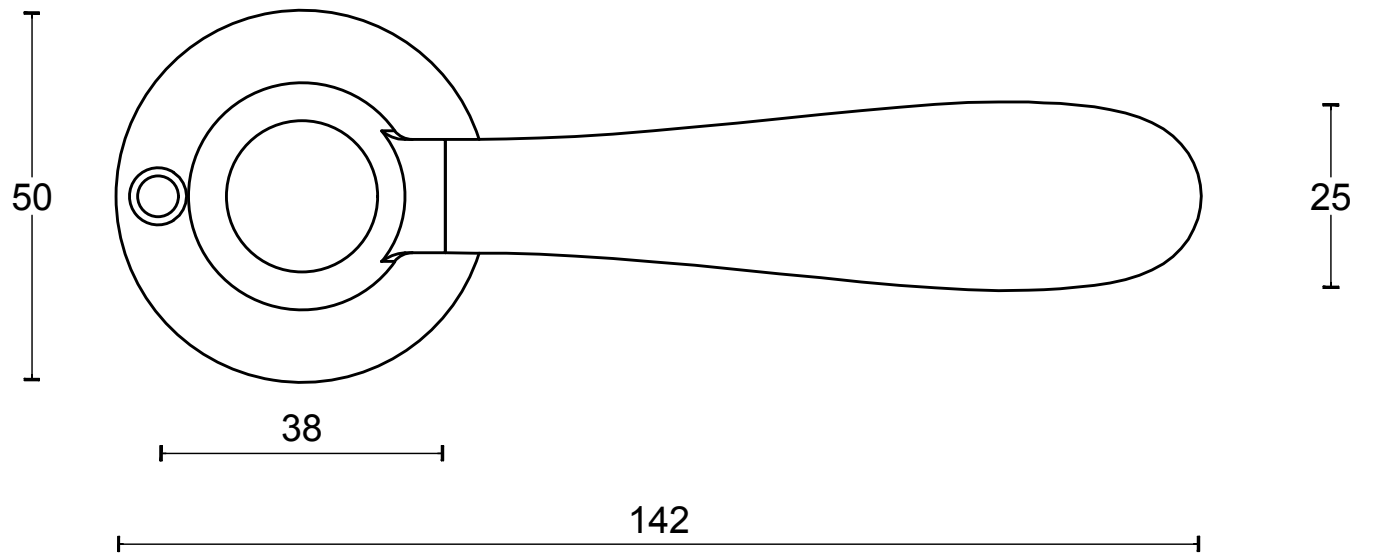

## **BOSCO LZ100 solid sprung lever handle on rose satin stainless steel/carrara marble**

Productgroup: lever handles  
Collection: BOSCO by LAZARO ROSA-VIOLAN  
Designer: Lazaro Rosa-Violan  
Finish: satin stainless steel/marble  
Unit: pair  
Article code: 3401D001INMA0

# LZ100MA

solid sprung lever handle  
attached to rose  
stainless steel or brass

<b>FORMANI®</b>		Part number:	
		Description: <b>LZ100MA</b>	
Doc no.: 3401D001 LZ100MA V01.dwg	Drawn by: Christian Brimbois	Creation date: 2-3-2017	Format: <b>A3</b>
FORMANI HOLLAND B.V. EUROPALAAN 12 6199 AB MAASTRICHT-AIRPORT NL T +31 (0)43 308 90 00 INFO@FORMANI.COM FORMANI.COM			