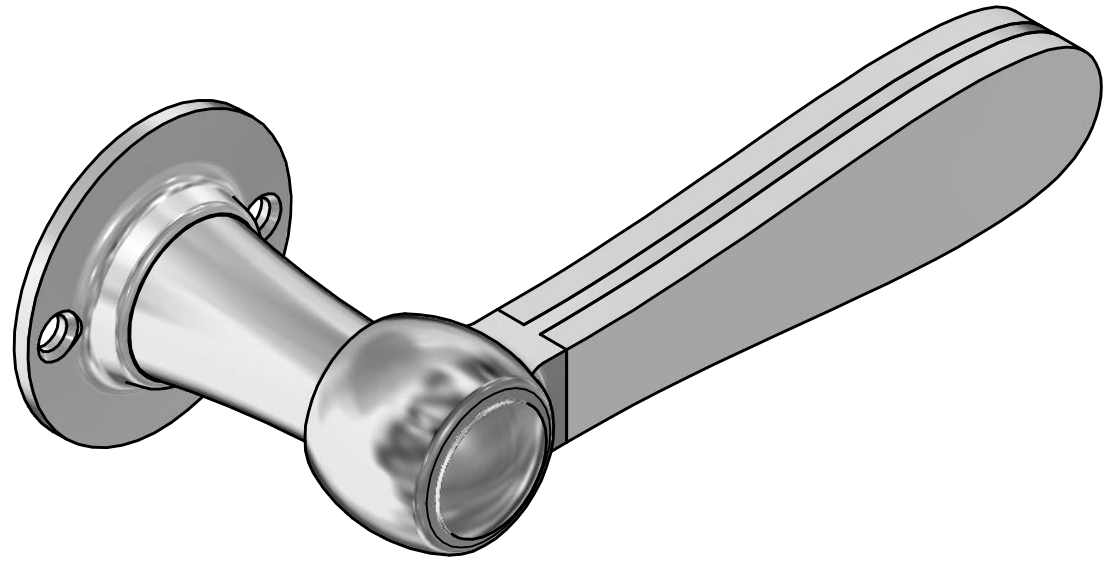

## **BOSCO LZ100 solid sprung lever handle on rose satin stainless steel/carrara marble**

Productgroup: lever handles  
Collection: BOSCO by LAZARO ROSA-VIOLAN  
Designer: Lazaro Rosa-Violan  
Finish: satin stainless steel/marble  
Unit: pair  
Article code: 3401D001INMA0

# LZ100MA

solid sprung lever handle  
attached to rose  
stainless steel or brass

<b>FORMANI®</b>		Part number:	
		Description: <b>LZ100MA</b>	
Doc no.: 3401D001 LZ100MA V01.dwg	Drawn by: Christian Brimbois	Creation date: 2-3-2017	Format: <b>A3</b>
FORMANI HOLLAND B.V. EUROPALAAN 12 6199 AB MAASTRICHT-AIRPORT NL T +31 (0)43 308 90 00 INFO@FORMANI.COM FORMANI.COM			